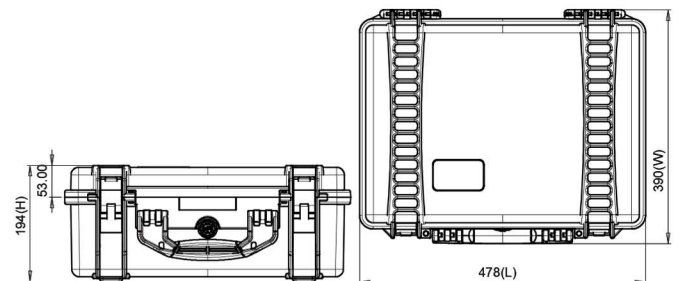

TECHNICAL DRAWING

* cubed foam	* interior bag	* soft padded open deck + dividers	APPROVALS ATA 300 IP67 STANAG 4280 DS 81-41		TEST DROP IMPACT HANDLE WATERTIGHT INTEGRITY UV COLOR AND MATERIAL PROTECTION	

ACCESSORIES

HPRCCUB2500 CUBED FOAM USA:HPRCFO (foam only)	HPRCLO708TSA-1 PADLOCK - TSA	HPRCBAG2500 INTERIOR BAG USA:HPRCIC (internal case)	HPRCORG2500 LID ORGANIZER	HPRCPF-006-01 PANEL FRAME (panel not included)	HPRCSFD2500 SOFT PADDED OPEN DECK + DIVIDERS USA: HPRCCK (divider kit)

ratioSystems® intelligent solutions GmbH
Konrad-Zuse-Allee 13
21337 Lüneburg

Tel: +49 4131 - 26 664-24
Fax: +49 4131 - 26 664-10

E-Mail: info@hprc-koffer.de
Web: www.hprc-koffer.de